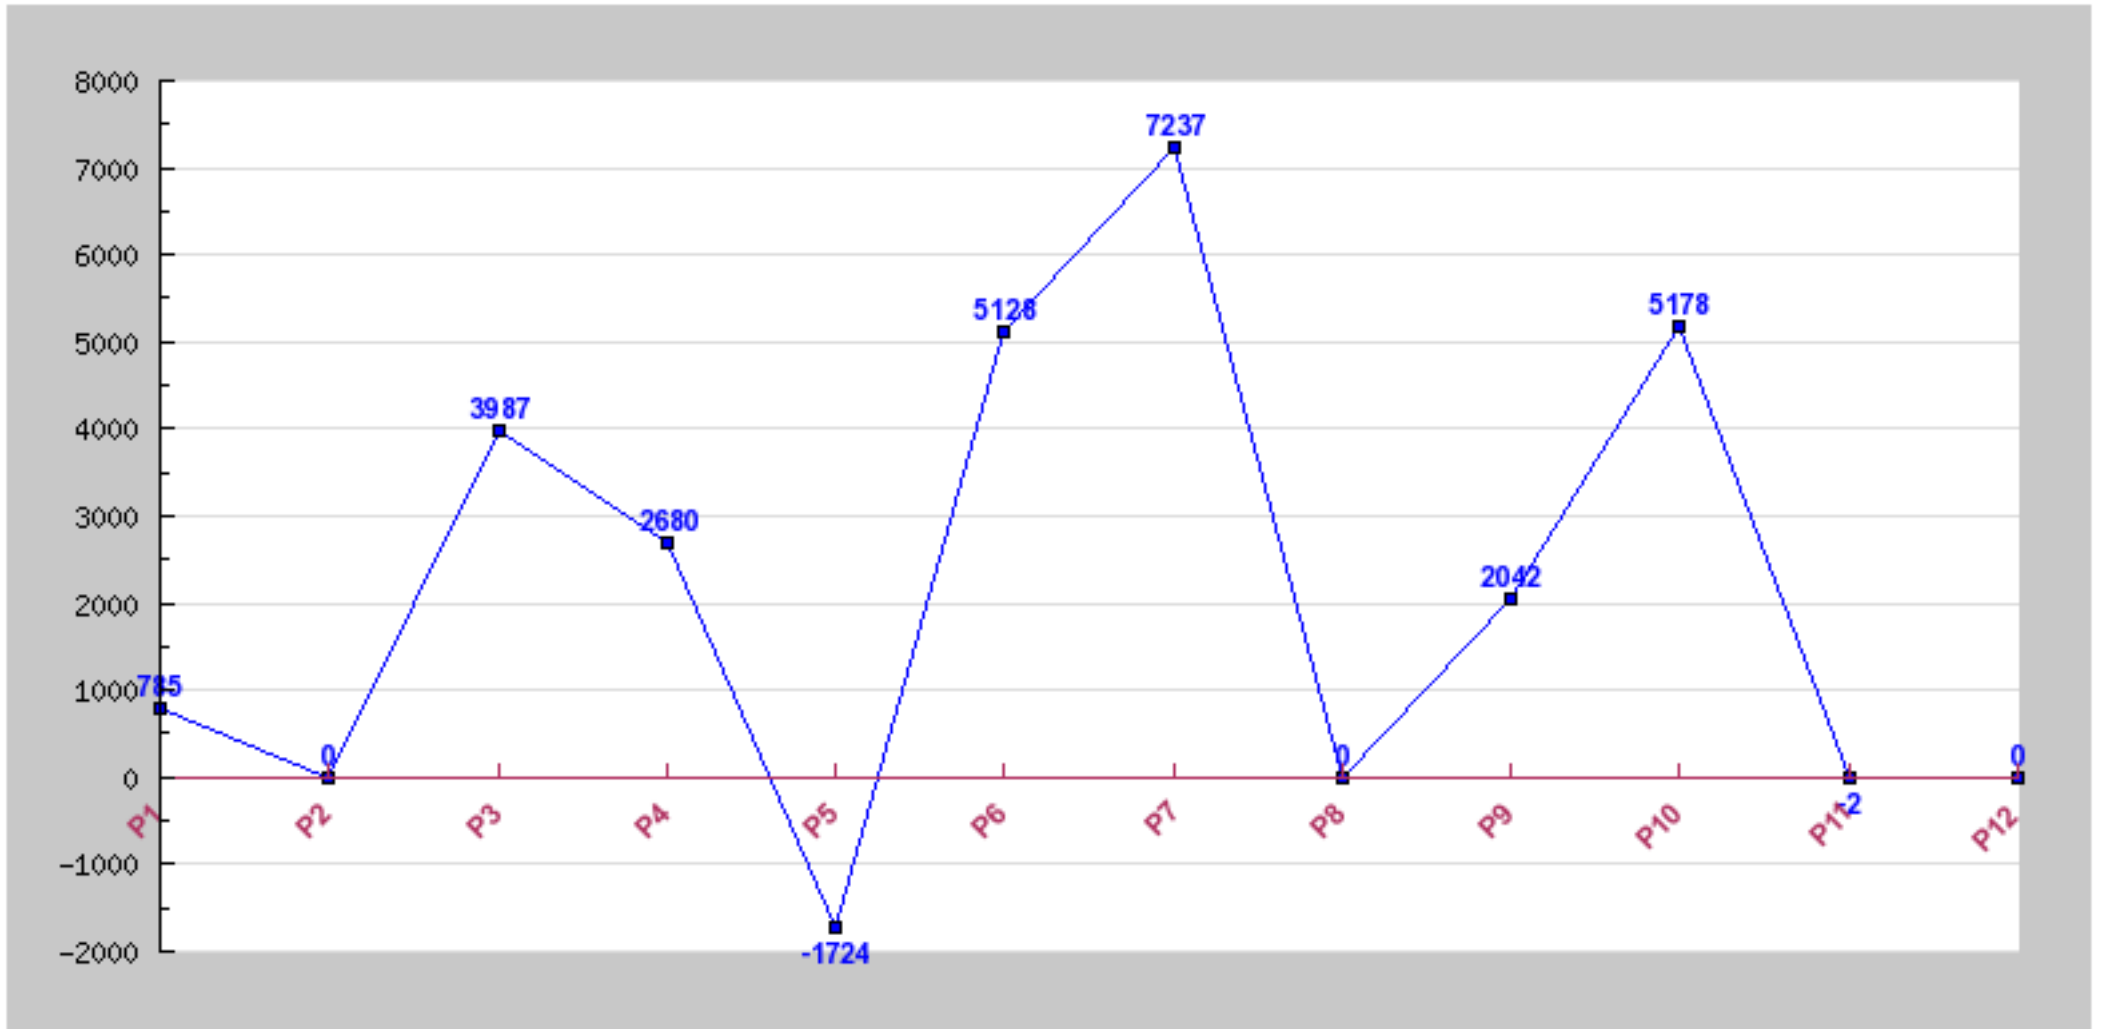

Customer Turnover By Year for 1770002

Year : 2003

Customer Turnover By Year for 1770002

Year : 2004

Customer Turnover By Year for 177002

Year : 2005

Customer Turnover By Year for 1770002

Year : 2006

Customer Turnover By Year for 1770002

Year : 2008