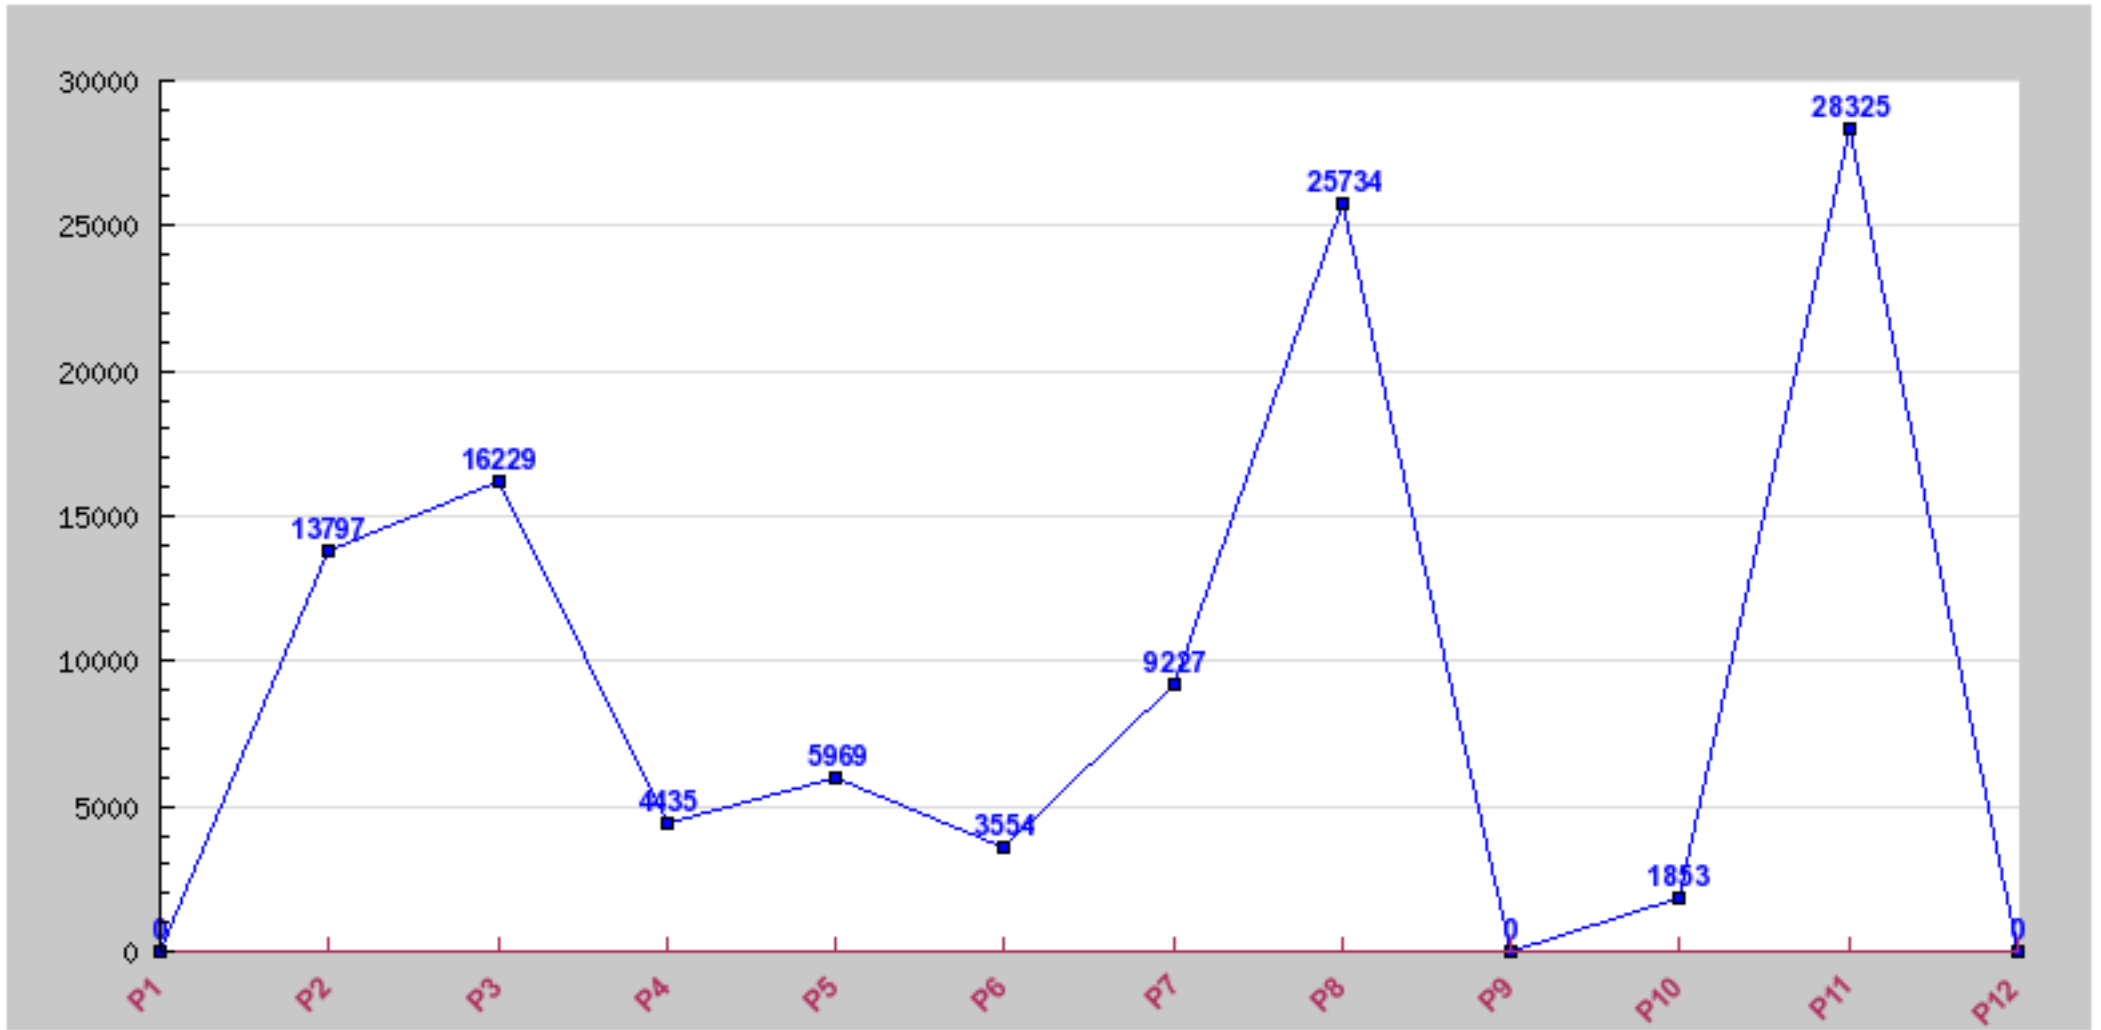

Customer Turnover By Year for 1770002

Year : 2003

Customer Turnover By Year for 1770002

Year : 2004

Customer Turnover By Year for 177002

Year : 2005

Customer Turnover By Year for 1770002

Year : 2006

Customer Turnover By Year for 1770002

Year : 2008