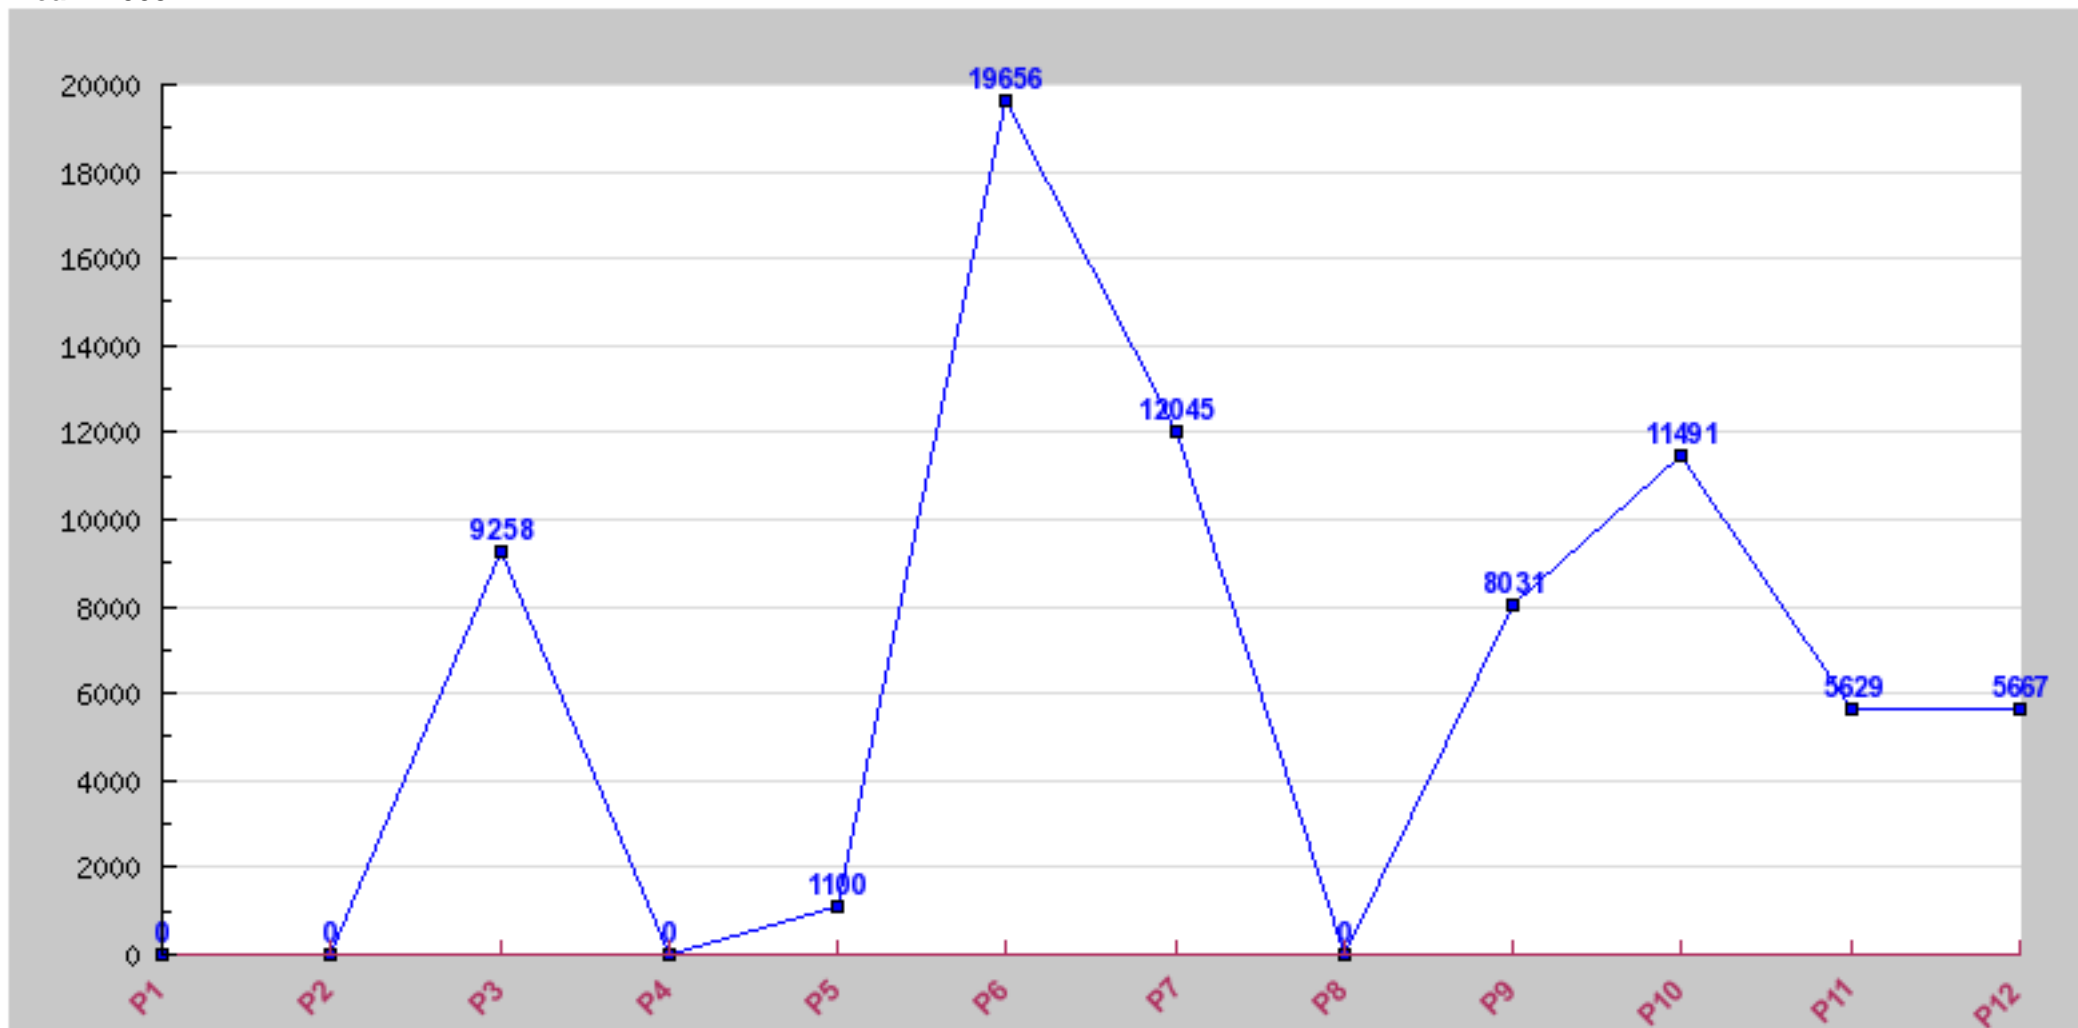

Customer Turnover By Year for 1770002

Year : 2003

Customer Turnover By Year for 1770002

Year : 2004

Customer Turnover By Year for 177002

Year : 2005

Customer Turnover By Year for 1770002

Year : 2006

Customer Turnover By Year for 1770002

Year : 2008