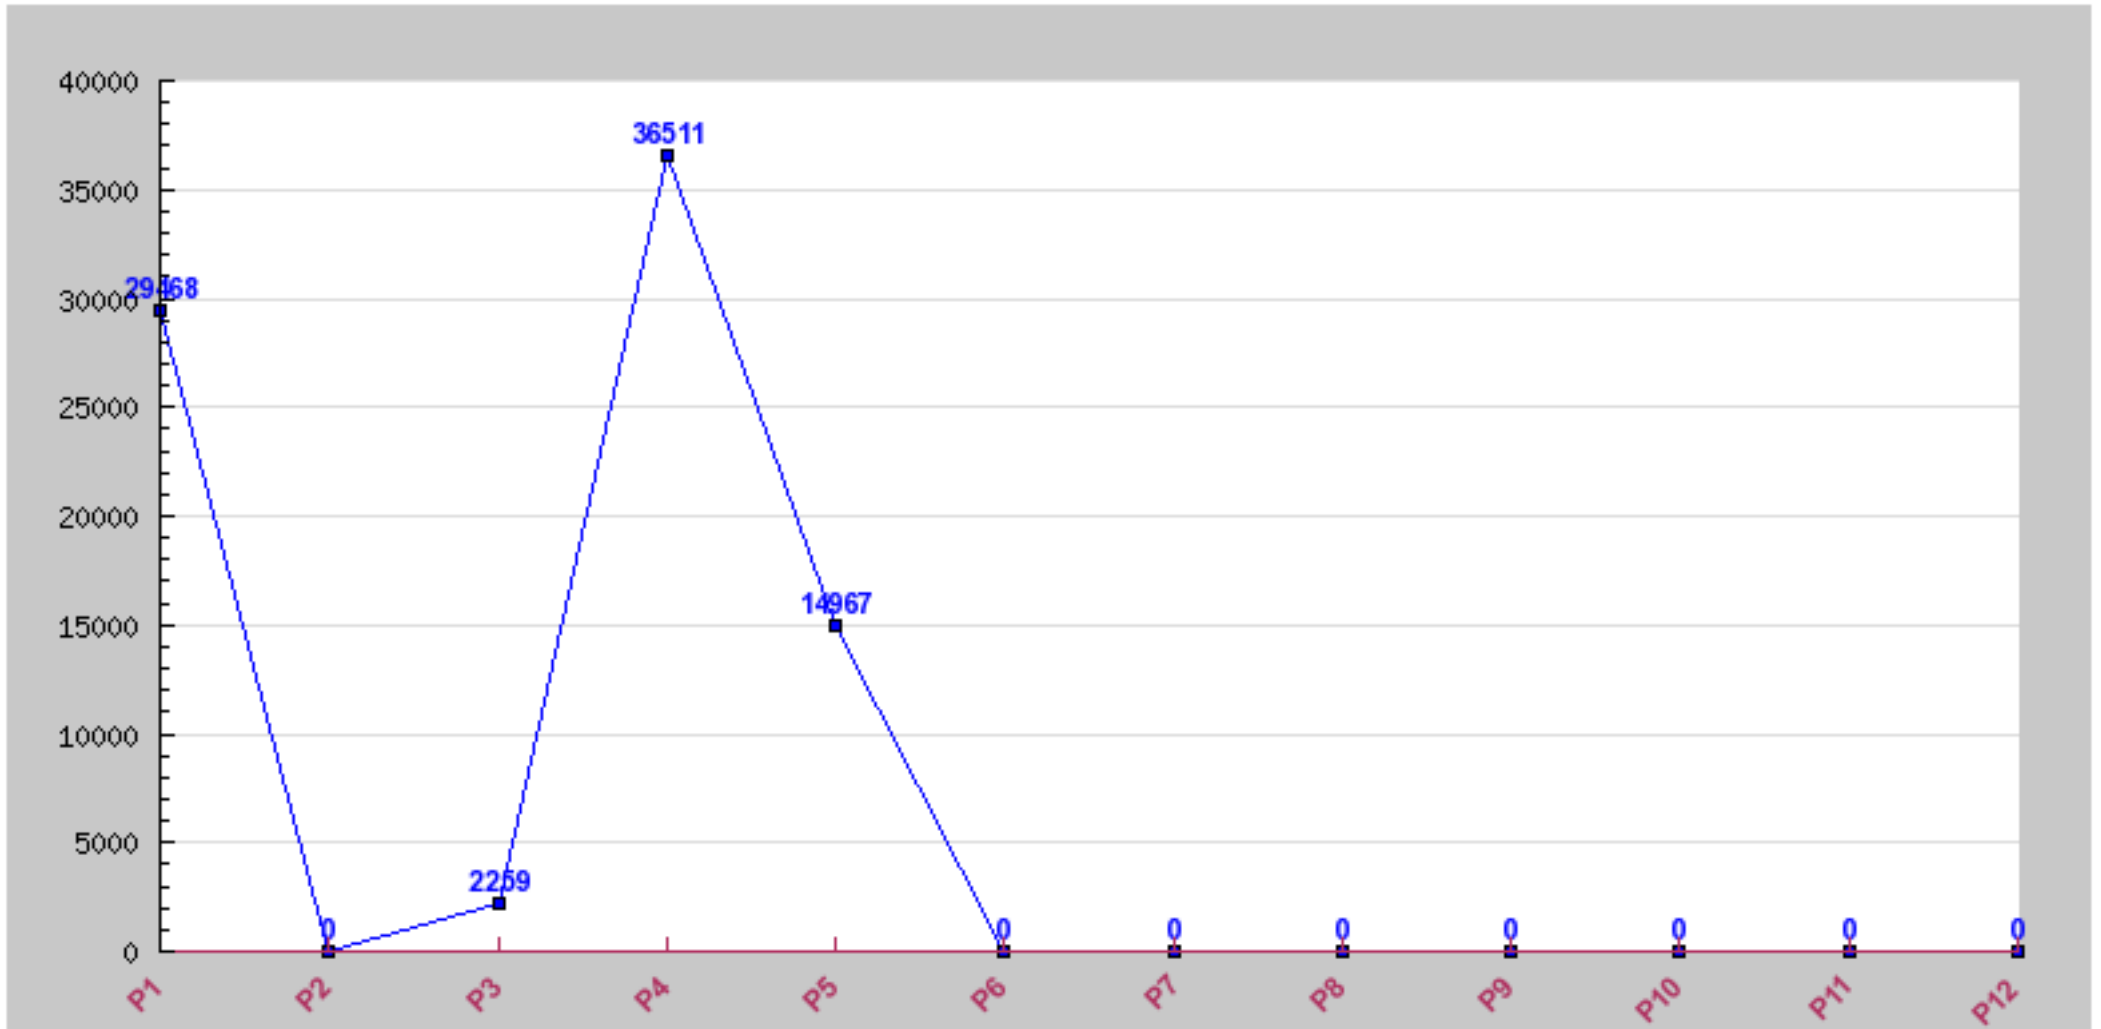

Customer Turnover By Year for 1770002

Year : 2003

Customer Turnover By Year for 1770002

Year : 2004

Customer Turnover By Year for 177002

Year : 2005

Customer Turnover By Year for 1770002

Year : 2006

Customer Turnover By Year for 1770002

Year : 2008